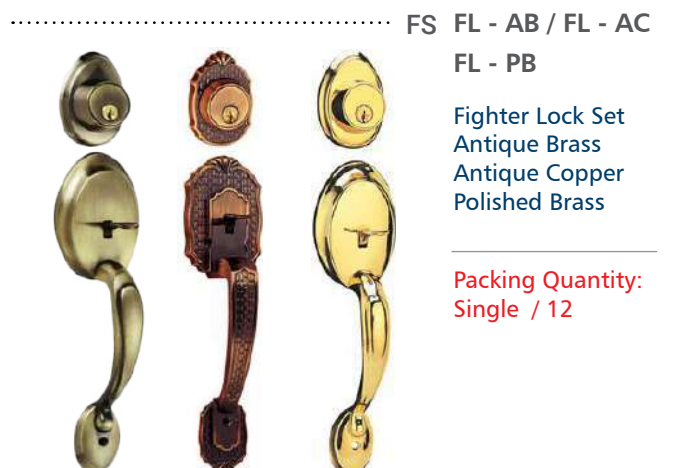

Fighter Lock Set
Antique Brass
Antique Copper
Polished Brass

Packing Quantity:
Single / 12