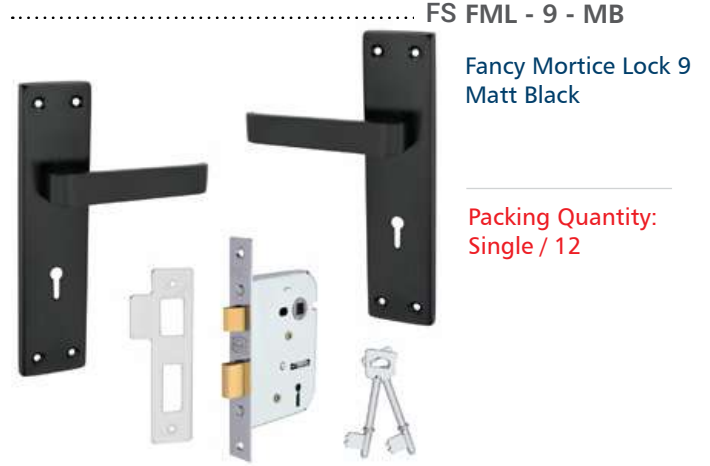

Fancy Mortice Lock 7
Black / Gold

Packing Quantity:
Single / 12

FS FML - 8 - SS

Fancy Mortice Lock 8
SS

Packing Quantity:
Single / 12

FS FML - 8 - MB
Fancy Mortice Lock 8
Matt Black

Packing Quantity:
Single / 12