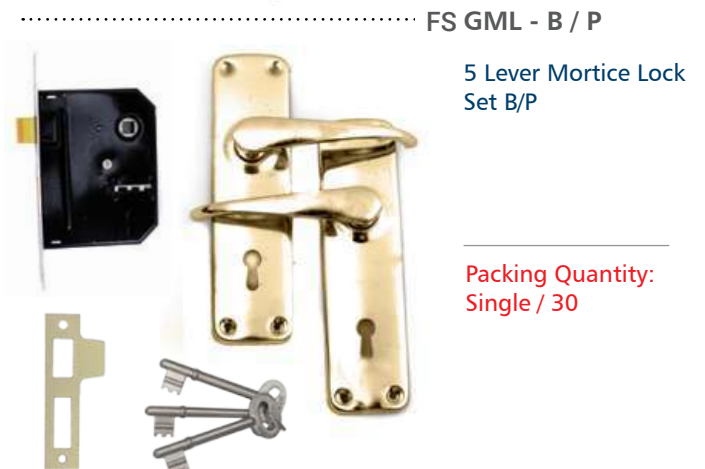

FS GML - C - BP
Cylinder Mortice Lock
Set B/P

Packing Quantity:
Single / 30