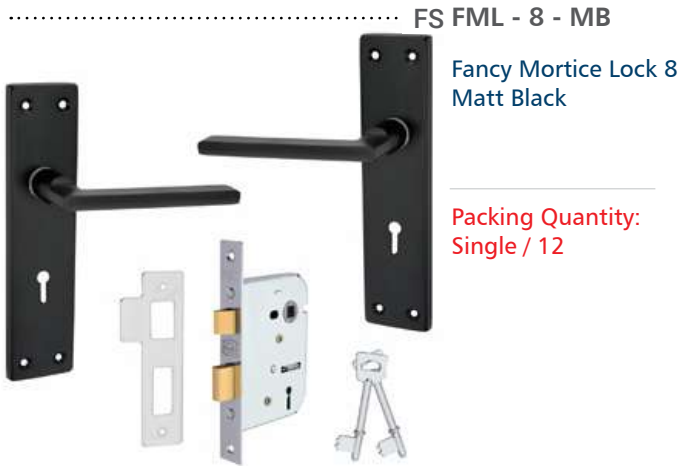

Fancy Mortice Lock 7
Black / Gold

Packing Quantity:
Single / 12

FS FML - 8 - SS

Fancy Mortice Lock 8
SS

Packing Quantity:
Single / 12

FS FML - 8 - MB
Fancy Mortice Lock 8
Matt Black

Packing Quantity:
Single / 12