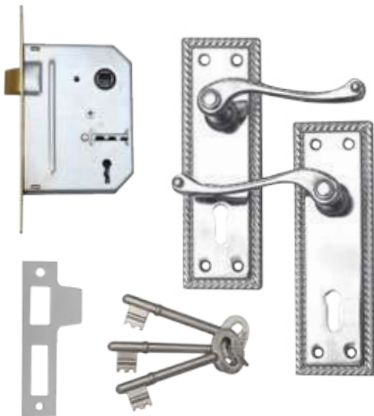

Packing Quantity:
Single / 12

FS NIT - G6

Georgian Lock Set
6" Square B/P

Packing Quantity:
6 / 24

FS NIT - G6 - CYL

Nitro Georgian Cyl-
inder Lockset 6" B/P
SABS

Packing Quantity:
6 / 24

FS NIT - G6 - ST