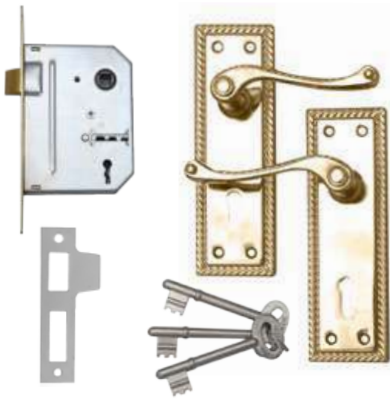

FS NIT - G6

Georgian Lock Set
6" Square B/P

Packing Quantity:
6 / 24